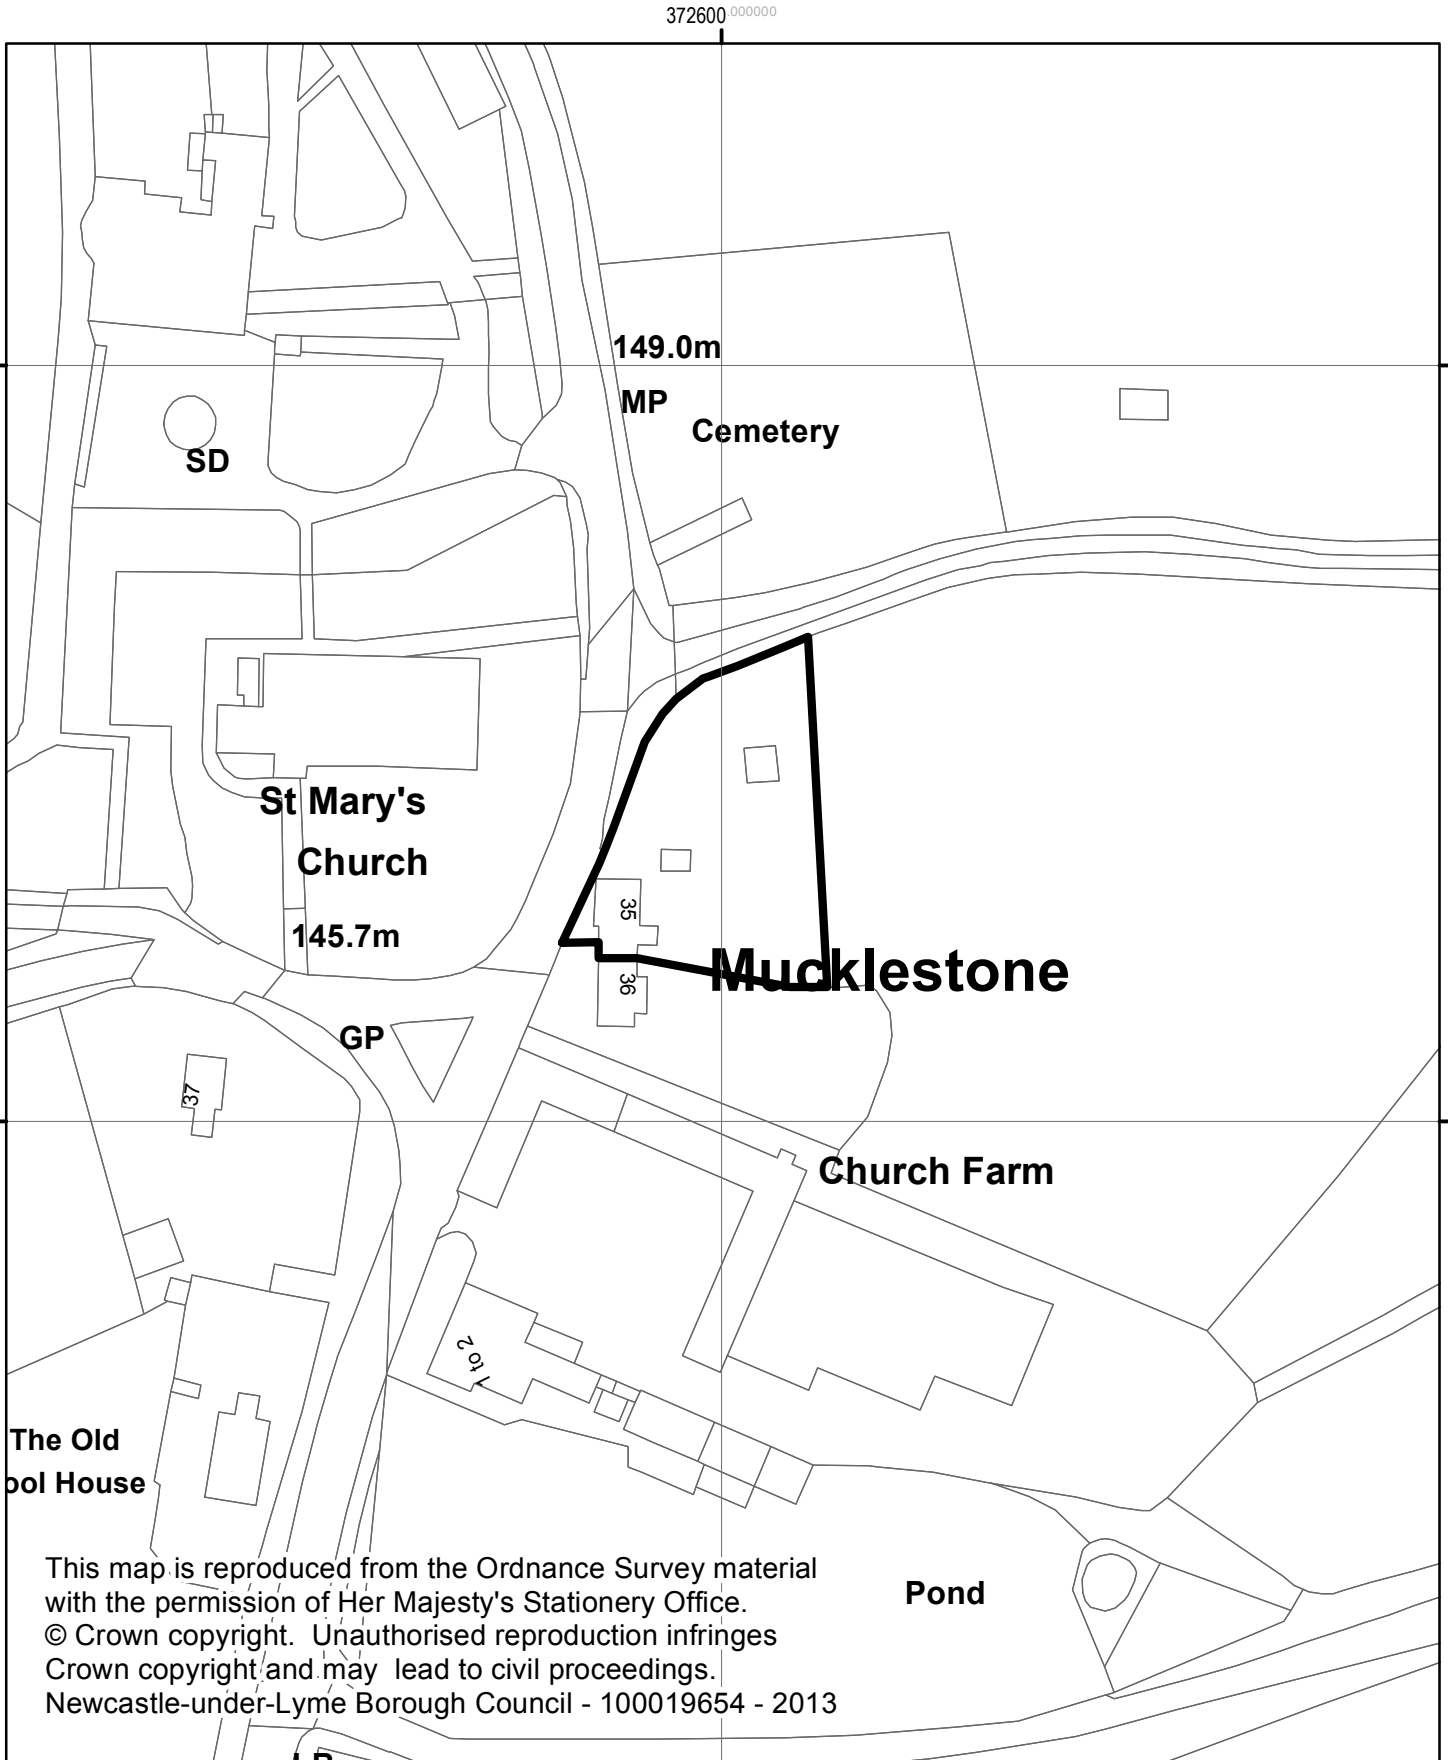

13/00958/FUL
Smithy Cottage, Mucklestone

NEWCASTLE-UNDER-LYME
BOROUGH COUNCIL

This map is reproduced from the Ordnance Survey material with the permission of Her Majesty's Stationery Office.
© Crown copyright. Unauthorised reproduction infringes Crown copyright and may lead to civil proceedings.
Newcastle-under-Lyme Borough Council - 100019654 - 2013